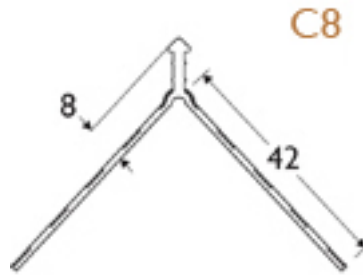

## PRODUCT DATA SHEET

8mm PVC Corner Bead

Item: C8

Description	Corner bead
Specification	The PVC Corner bead profile for a wide range of applications. Dimensions: 8mm x 42 mm
Product Group	Render & Plaster bead
Product Category	Render & plaster bead
Material	PVC
Material Thickness	2,5 mm
Colour	white
Reaction to Fire	B1
Length	250 cm